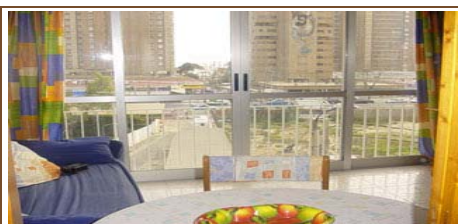

Please note:

- Prices include 7% VAT. (IVA.)
- All rates are in EURO (€).
- Additional € 45 supplement per week for Christmas & New year bookings
- Minimum non-returnable deposit of 25% of total amount (or € 75 per week, if 25% of total is not reached) per apartment per week is required to secure the reservation. Balance of the payment to reach us by latest 4 weeks prior to your arrival.
- All prices are subject to change at any time and without prior notice.
- Most swimming pools associated with our properties may be closed between October and May.