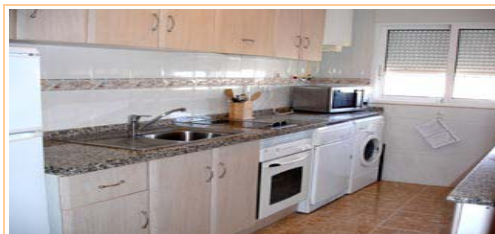

Please note:

- Prices include 7% VAT. (IVA.)
- All rates are in EURO (€).
- Additional € 45 supplement per week for Christmas & New year bookings
- Minimum non-returnable deposit of 25% of total amount (or €75 per week, if 25% of total is not reached) per apartment per week is required to secure the reservation. Balance of the payment to reach us by latest 4 weeks prior to your arrival.
- All prices are subject to change at any time and without prior notice.
- Most swimming pools associated with our properties may be closed between October and May.