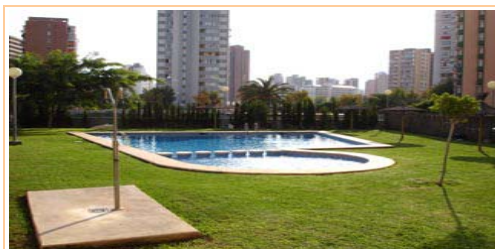

Please note:

- Prices include 7% VAT. (IVA.)
- All rates are in EURO (€).
- Additional € 45 supplement per week for Christmas & New year bookings
- Minimum non-returnable deposit of 25% of total amount (or €75 per week, if 25% of total is not reached) per apartment per week is required to secure the reservation. Balance of the payment to reach us by latest 4 weeks prior to your arrival.
- All prices are subject to change at any time and without prior notice.
- Most swimming pools associated with our properties may be closed between October and May.